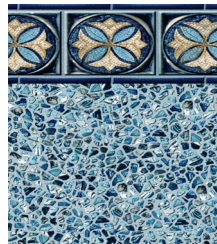

Galactic Marble AW / Galactic Marble FLR

Aura Tidal Orbit

Tidal Orbit AW / Tidal Orbit FLR

White Plain AW / White Plain FLR

Reflect Wall w/ Reflect Floor

Sunburst Cobalt Oyster Bay Azure

Surf Oyster Bay Azure

No Tile Ocean Pearl

Lotus Ocean Pearl Wall

No Tile Oyster Bay Azure

Sea Star Oyster Bay Azure

Luna Galactic Marble

**Company Name: i2M**

Brand Name: Swimmingly

Product Type/Gauge (mil): 20 & 27