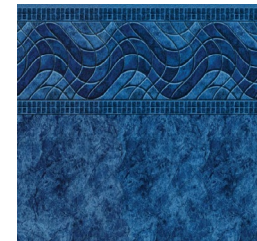

Vernazza

Steel Grey

Light Grey

Stone Grey Seaglass Wall

Black Opal

Modern Oak

**Company Name: i2M**

Brand Name: Swimmingly

Product Type/Gauge (mil): 20 & 27

Base Film (Color): Blue

Windermere Lake

Montauk Blue

European Blue

Hampton

Ocean Wave

Malibu