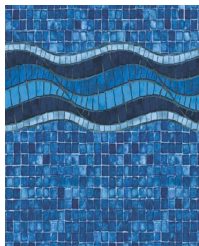

Base Film (Color): Light Blue

Amazon Mosaic AW /  
Amazon Mosaic FLR

Crystal River Wall

Mountain Top Mosaic

Summer River Wall

Mosaic AW / Mosaic FLR

Renegade Mosaic

Bali