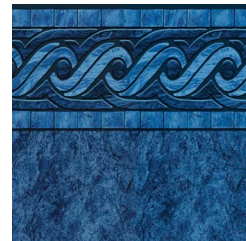

Vernazza

Steel Grey

Light Grey

Stone Grey Seaglass Wall

Black Opal

Modern Oak

**Company Name: i2M**

Brand Name: Swimmingly

Product Type/Gauge (mil): 20 & 27

Base Film (Color): Blue

Windermere Lake

Montauk Blue

European Blue

Hampton

Ocean Wave

Malibu